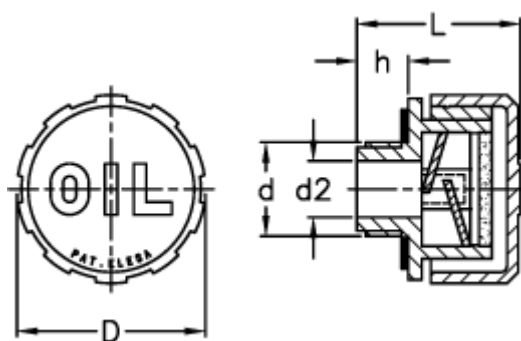

Data Sheet

Article number: 2311053986
Description: E+G Breather plug
SFP.30-20x1,5+F FIL

Measures

D = 31
d = M20x1,5
d2 = 12
h = 9.5
L = 29.5